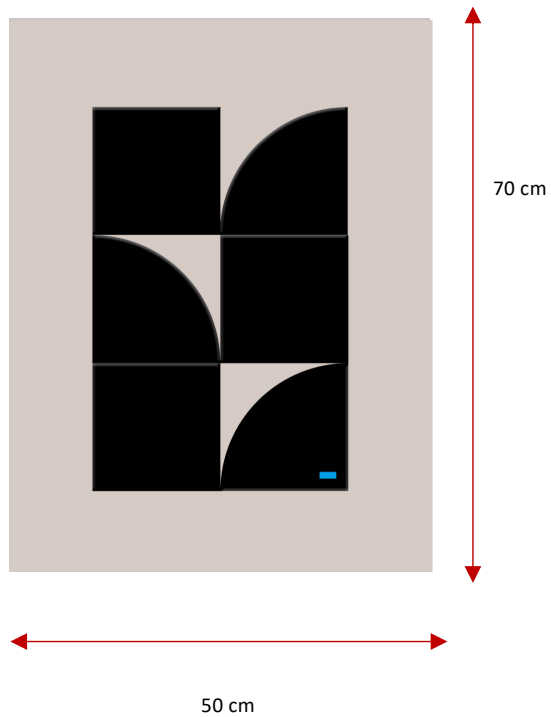

kapsul

CHARCOAL

Fabric linnen natural lined

Tile handmade ceramic
Black

Canvas wood – black - mat

Size: 50 x 70 cm

Limited serie 0/25

Standard delivery
4 weeks

BROUXT